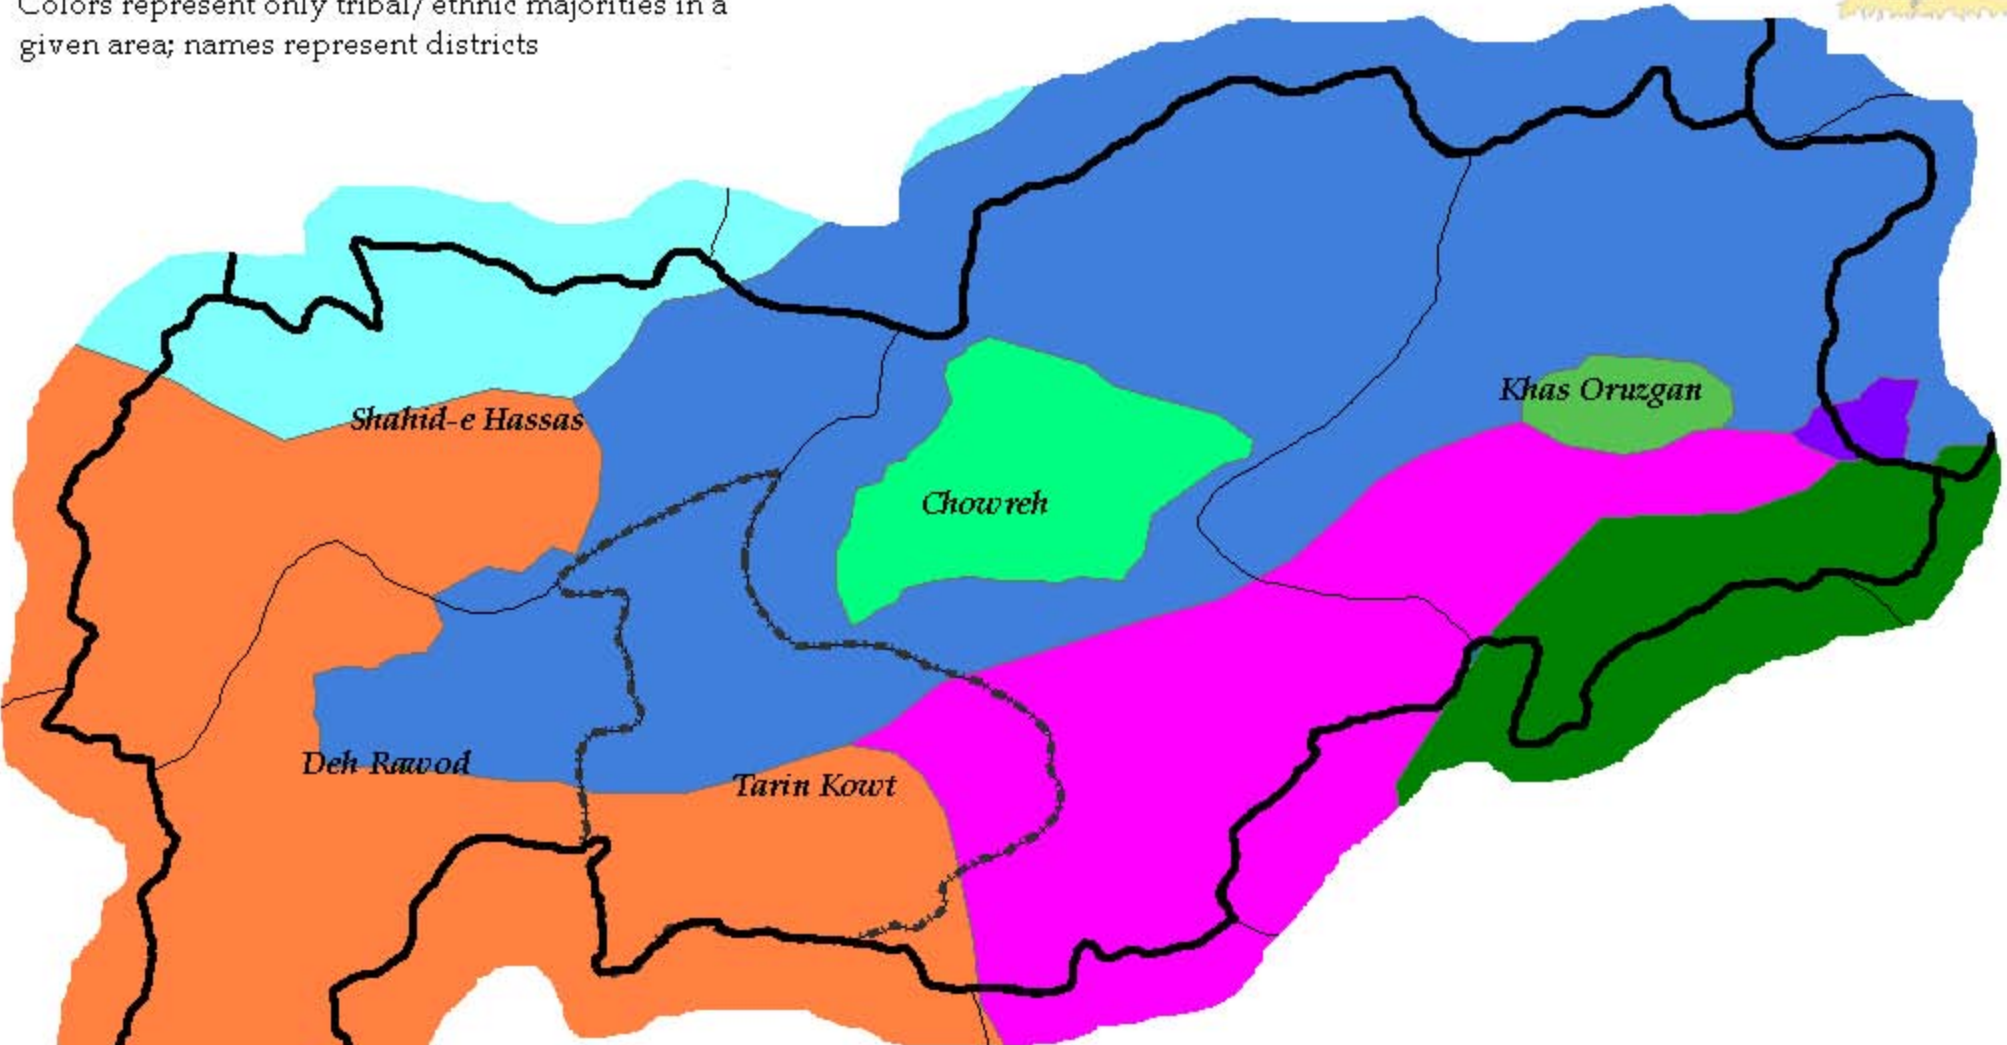

# Tribal Uruzgan

Colors represent only tribal/ethnic majorities in a given area; names represent districts

*Shahid-e Hassas*

*Chowreh*

*Khas Oruzgan*

*Deh Rawod*

*Tarin Kowt*

-  Achakzai Pashtun
-  Dai Khitai Hazara
-  Dai Kundi Hazara
-  Durani Pashtun
-  Hazara
-  Jaghuri Hazara
-  Polada Hazara
-  Uruzgani Hazara