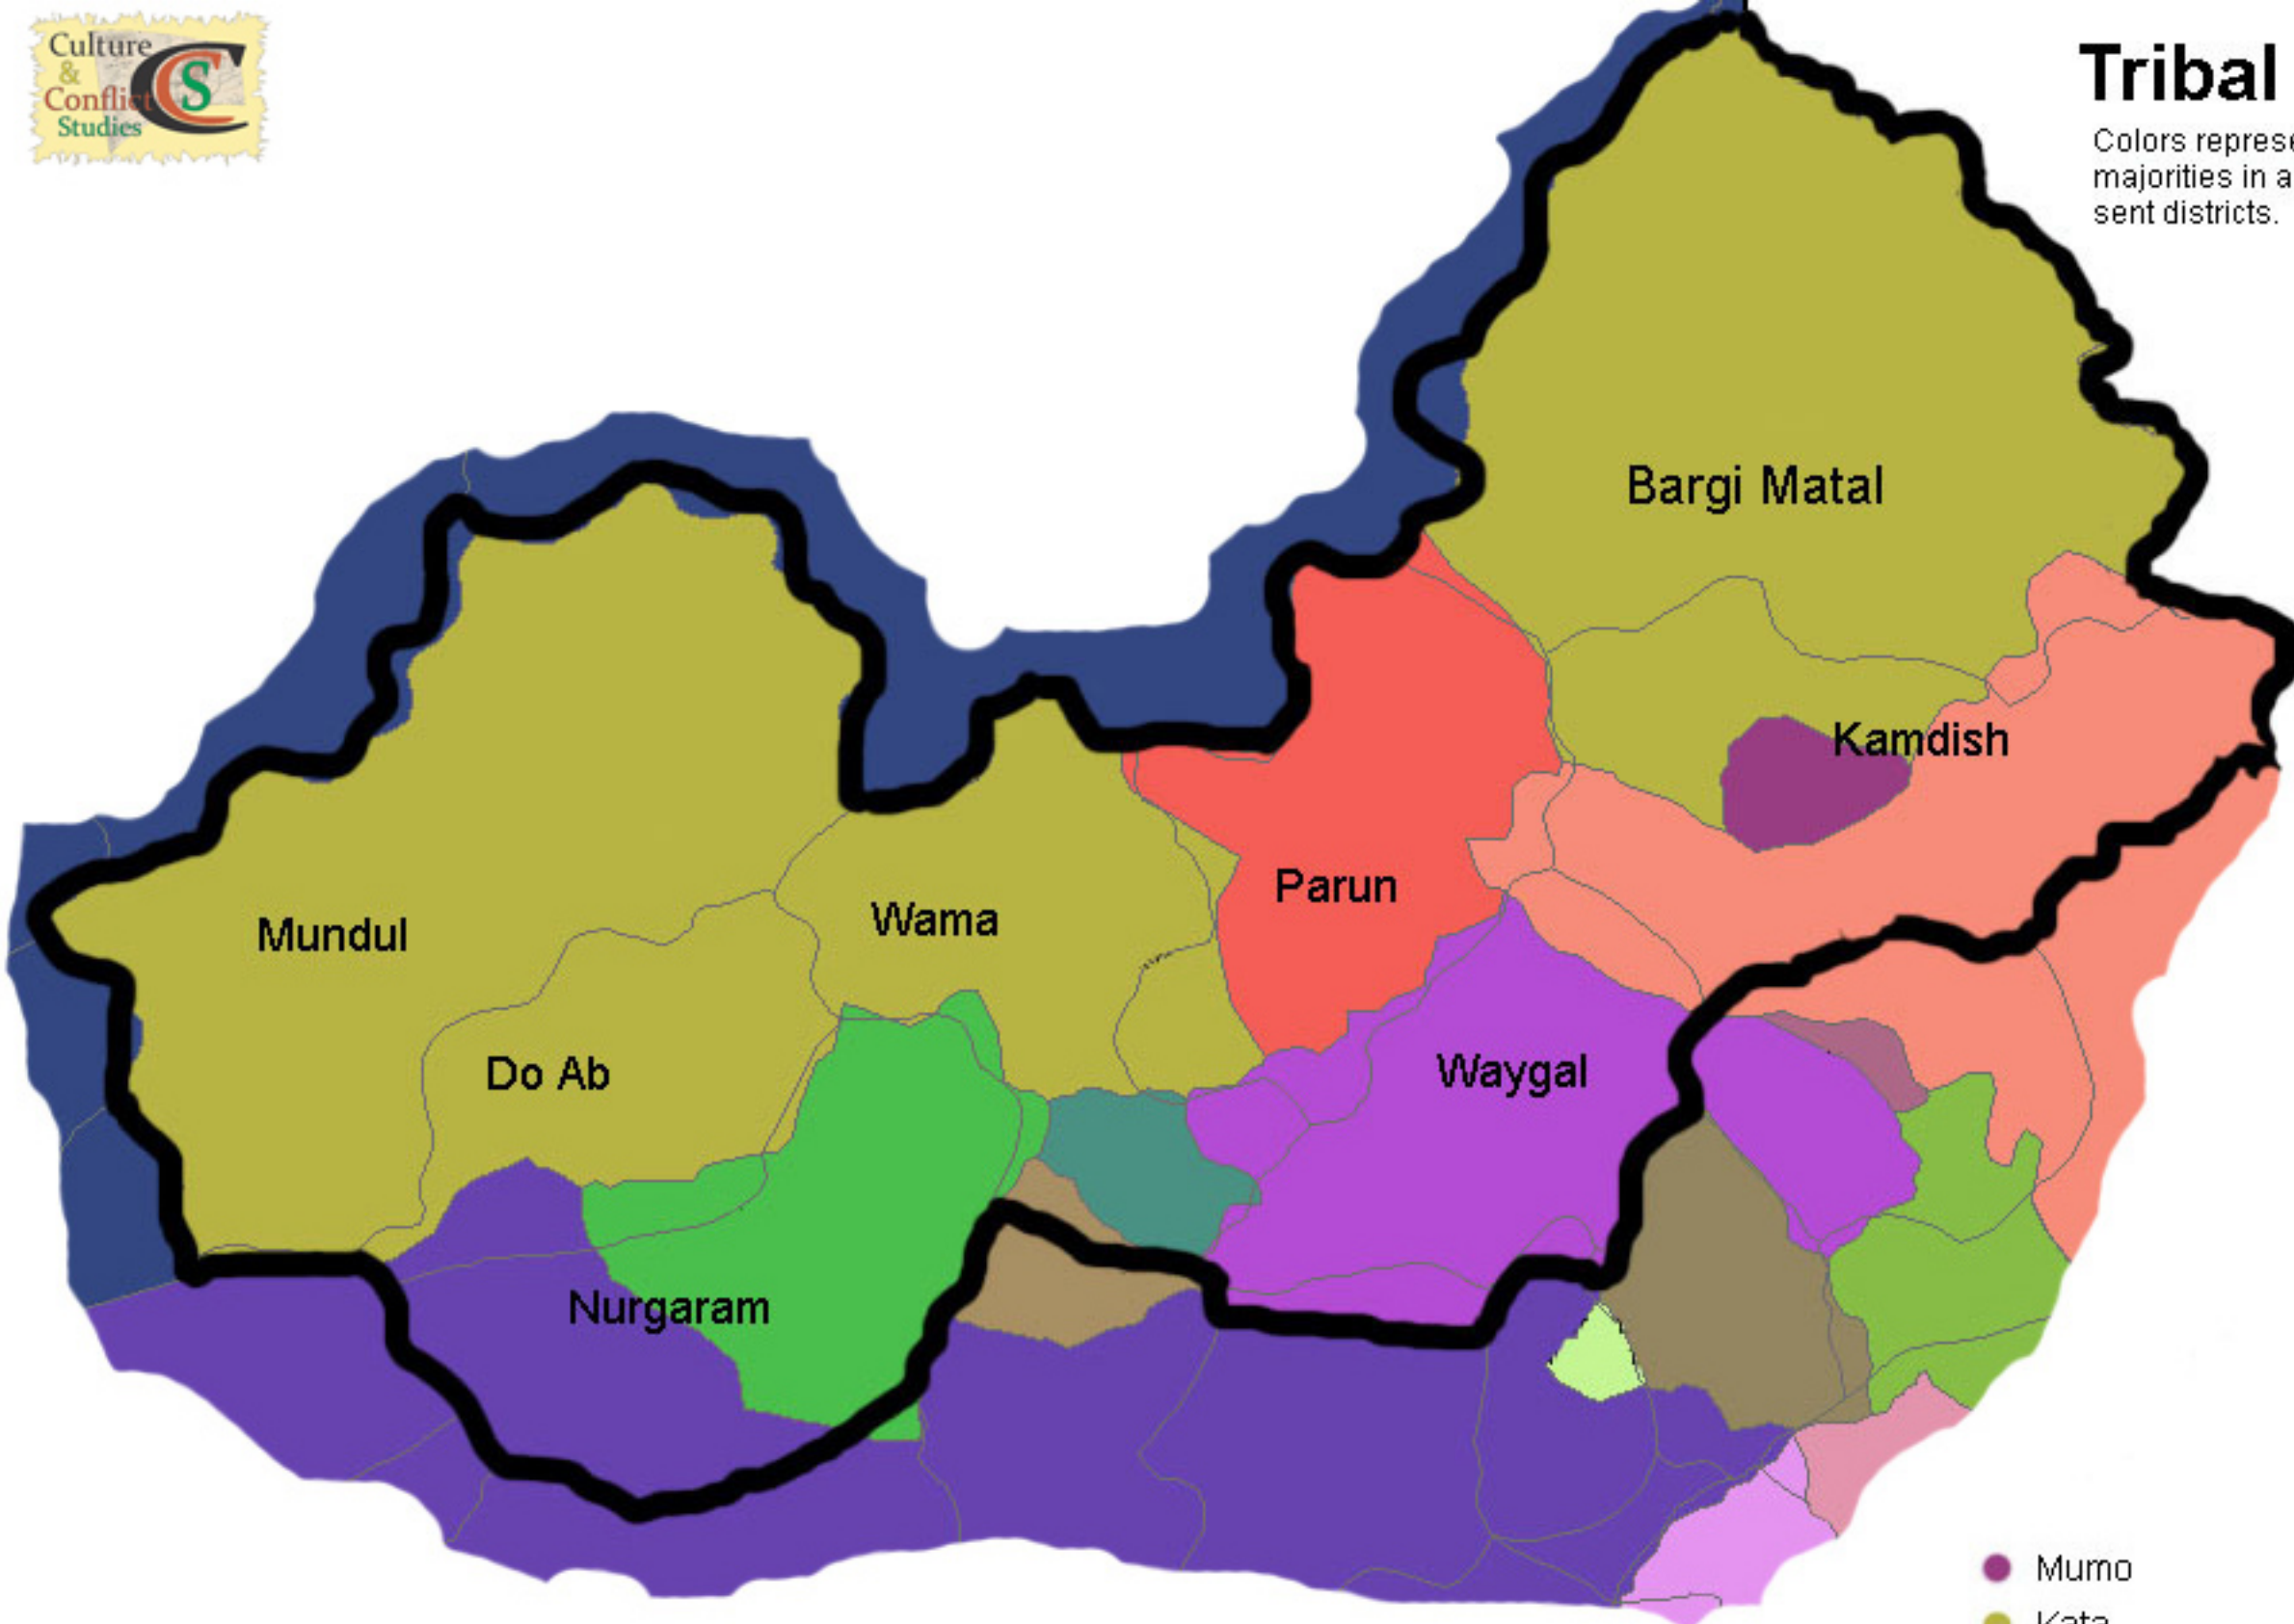

Tribal Nuristan

Colors represent only tribal / ethnic majorities in a given area; names represent districts.

- Tajik 
- Shinwari 
- Tregami Nuristani 
- Mamund Kakazai 
- Safi Pashtun 
- Salarzai 
- Gramsana 
- Kalasha 
- Mumo 
- Kata 
- Kom 
- Kshto 
- Vasi 
- Ashku 
- Sanu 
- Wur