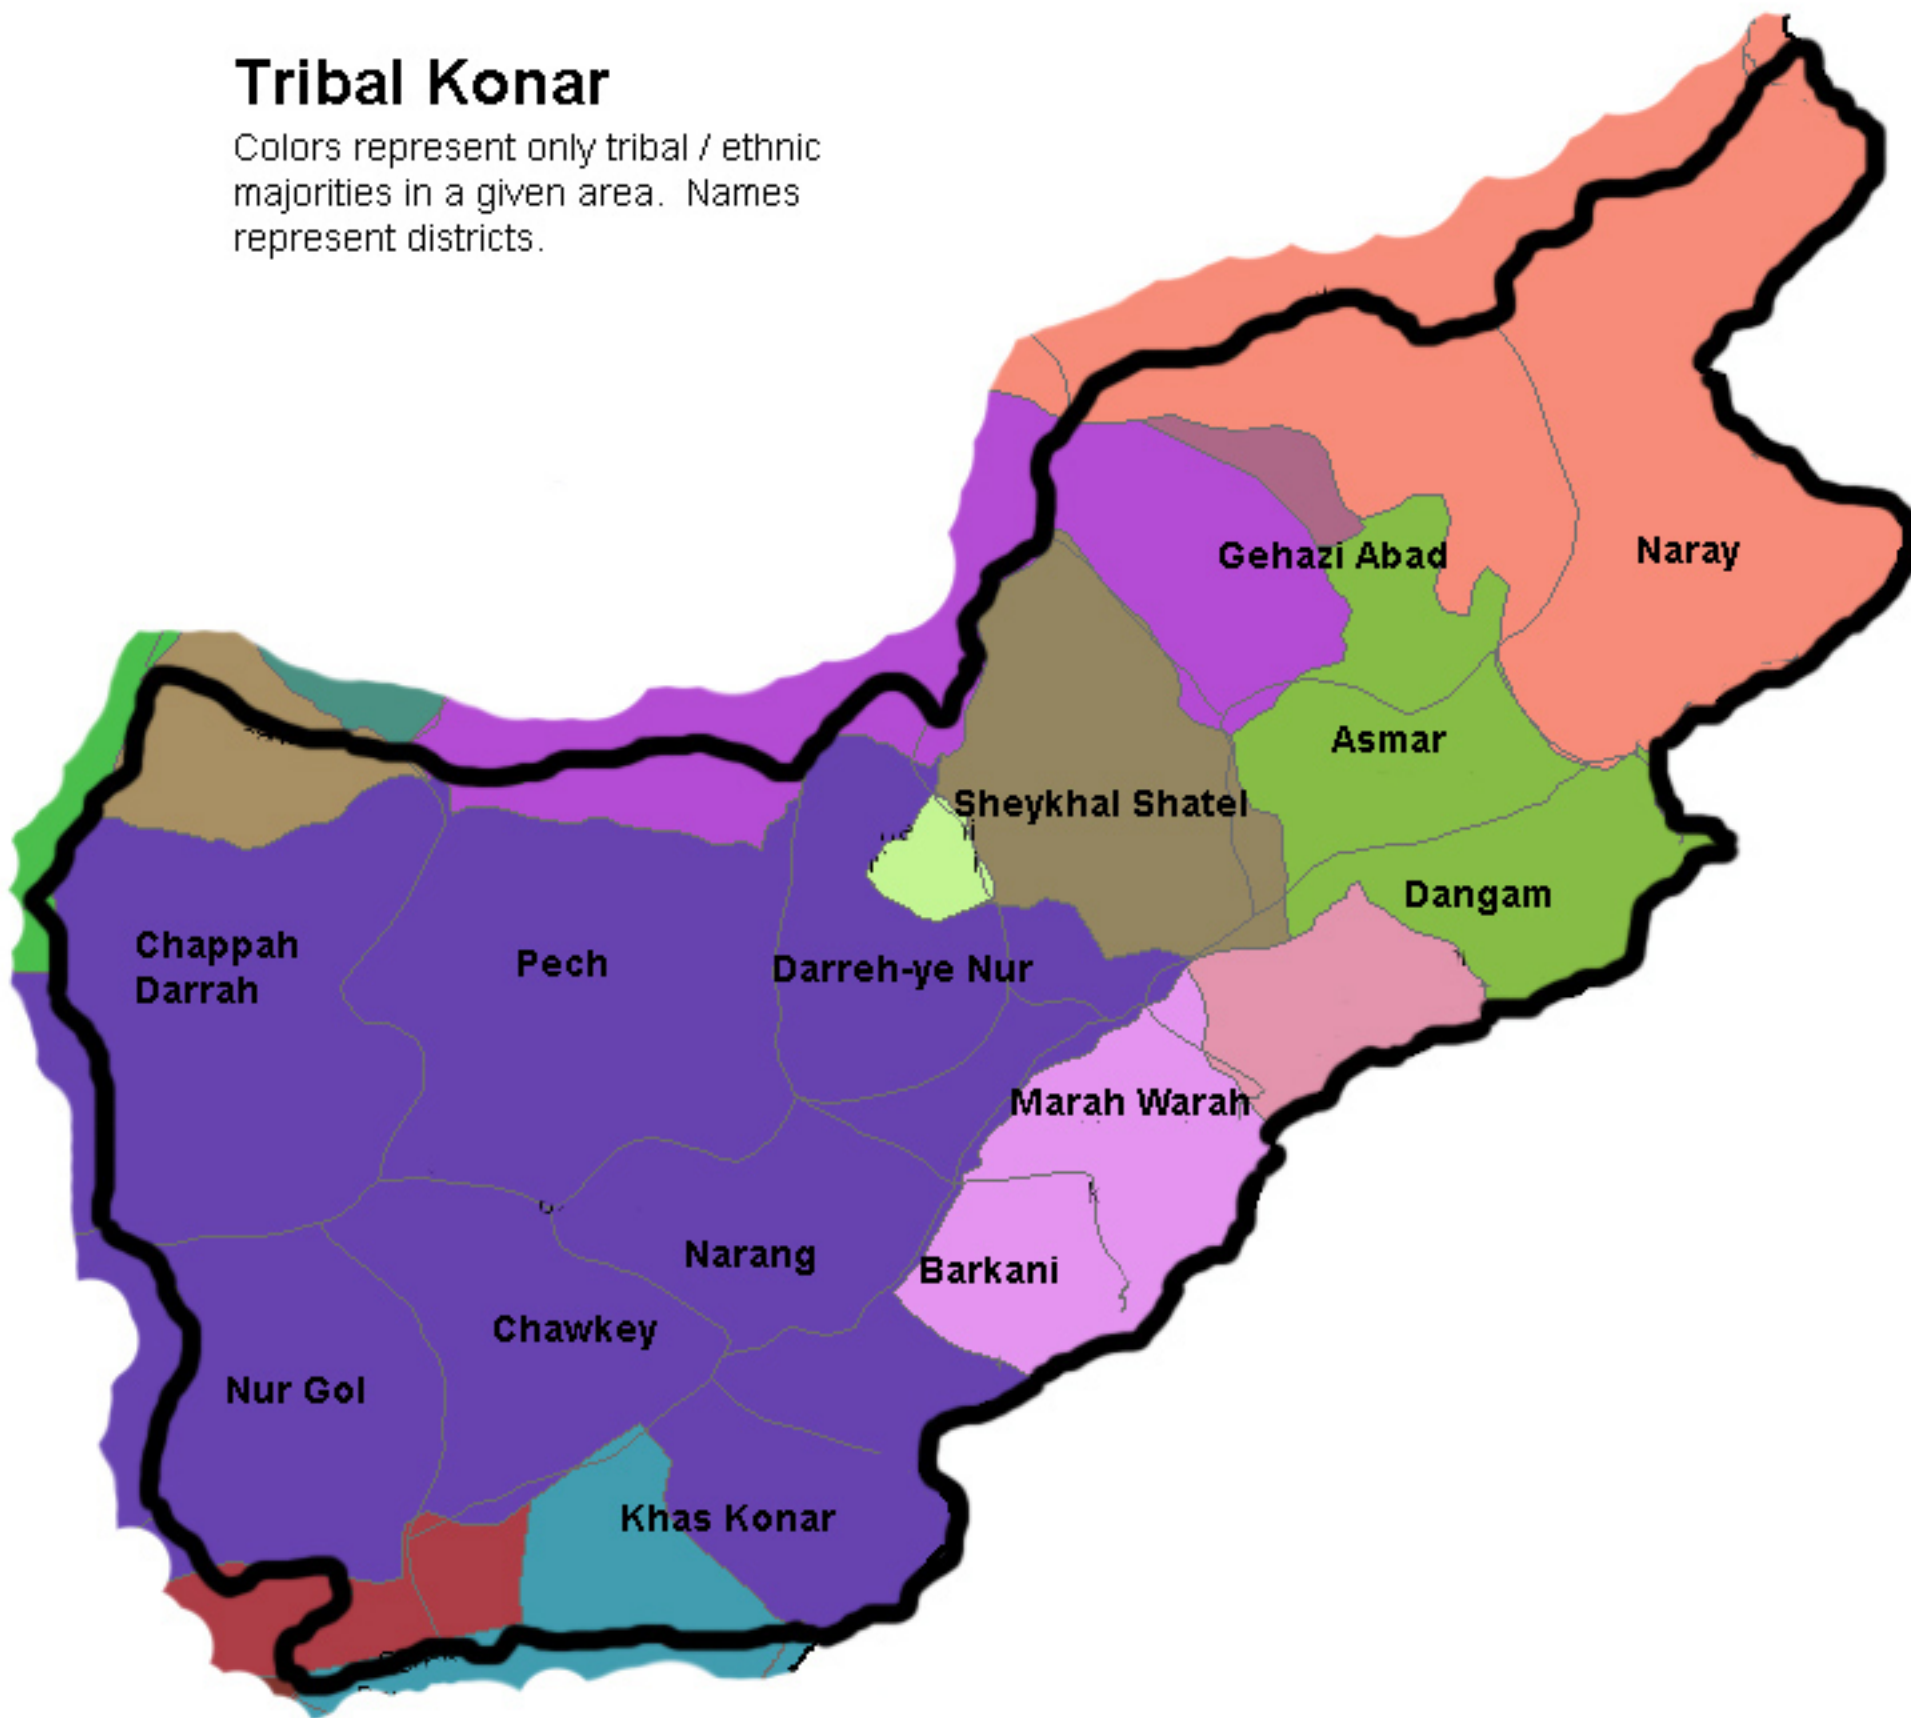

# Tribal Konar

Colors represent only tribal / ethnic majorities in a given area. Names represent districts.

- Tribal groups**
- Kalasha
  - Kom
  - Wur
  - Mamund Kakazai
  - Safi
  - Salarzai
  - Kshto
  - Shinwari
  - Tregami Nuristani
  - Gramsana
  - Sepah Mohmand
  - Baezai Powindah Khoga Khel