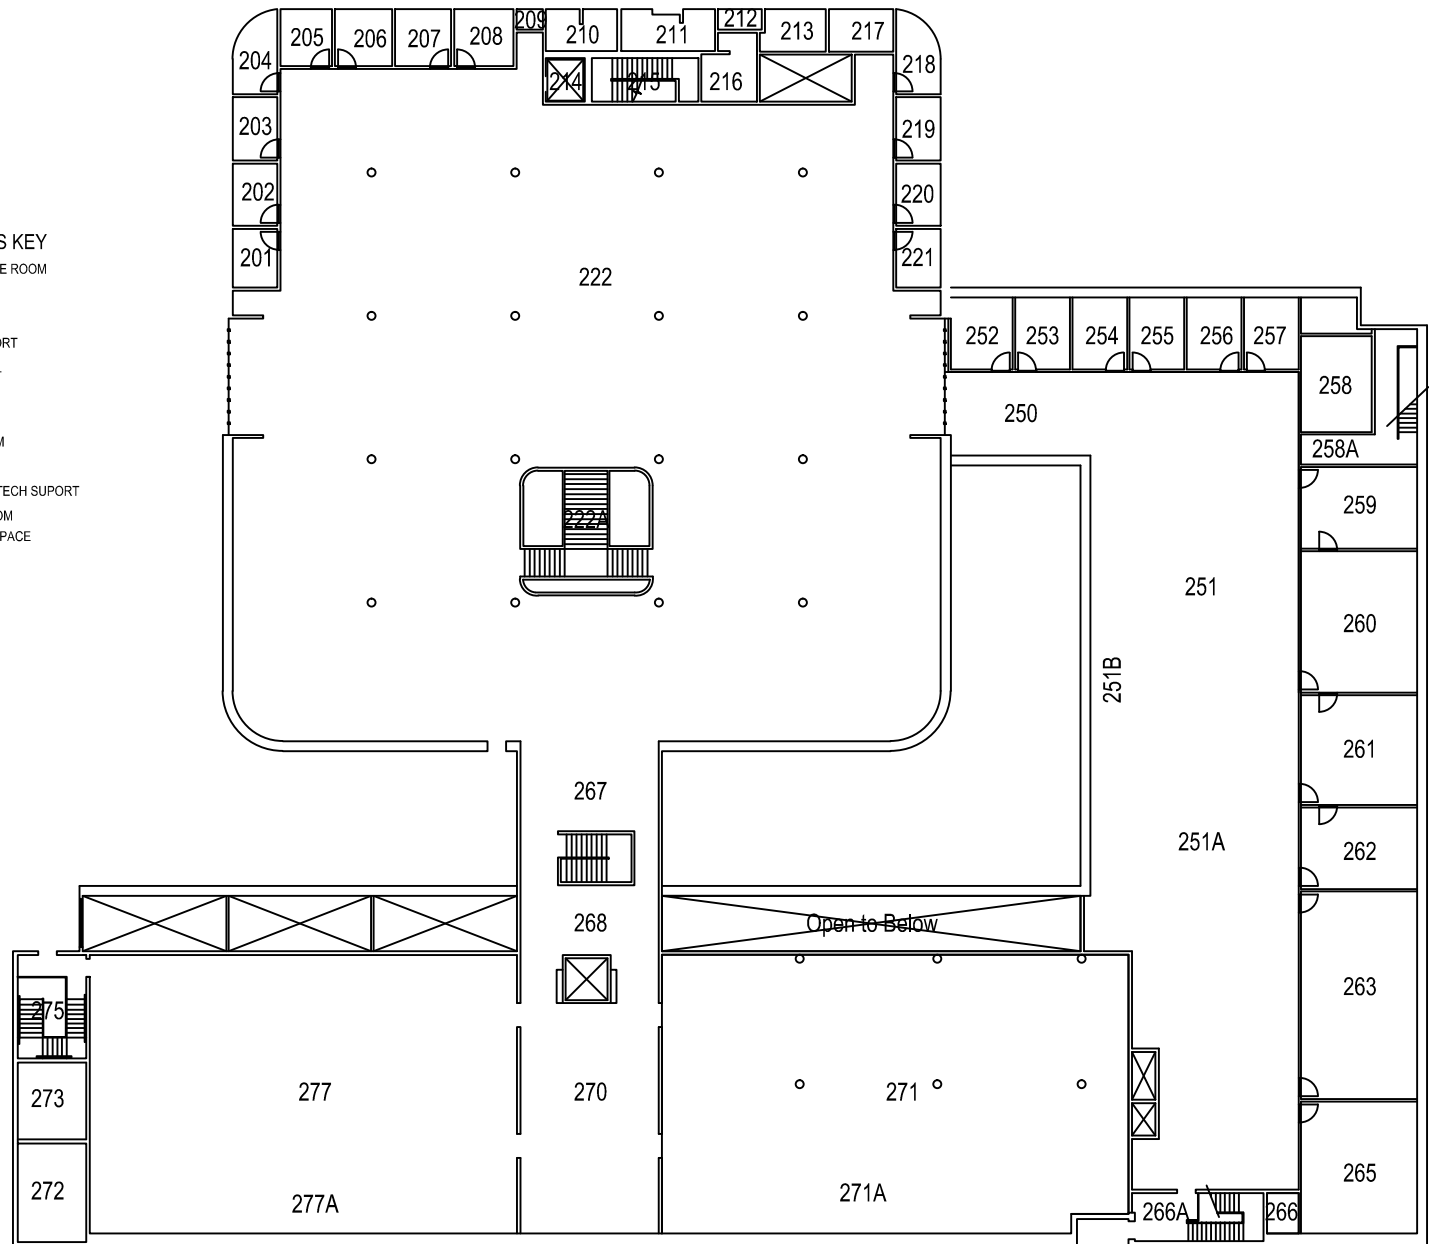

DUDLEY KNOX LIBRARY BUILDING 339 FIRST FLOOR PLAN

NET SQ FT: 40,017
NET TO GROSS: 1.27
GROSS SQ FT: 50,966

LEGEND

DEPARTMENT KEY

-  LIBRARY
- DISTANCE LEARNING
-  REGISTRAR SCHEDULED CLASSROOM
-  COMMON SPACE

DUDLEY KNOX LIBRARY BUILDING 339 SECOND FLOOR PLAN

NET SQ FT: 29,876
NET TO GROSS: 1.15
GROSS SQ FT: 34,432

LEGEND

DEPARTMENT KEY

	LIBRARY
	DISTANCE LEARNING
	REGISTRAR SCHEDULED CLASSROOM
	COMMON SPACE

SPECIAL SPACES KEY

NET SQ FT: 4,815
NET TO GROSS: 1.85
GROSS SQ FT: 6,663