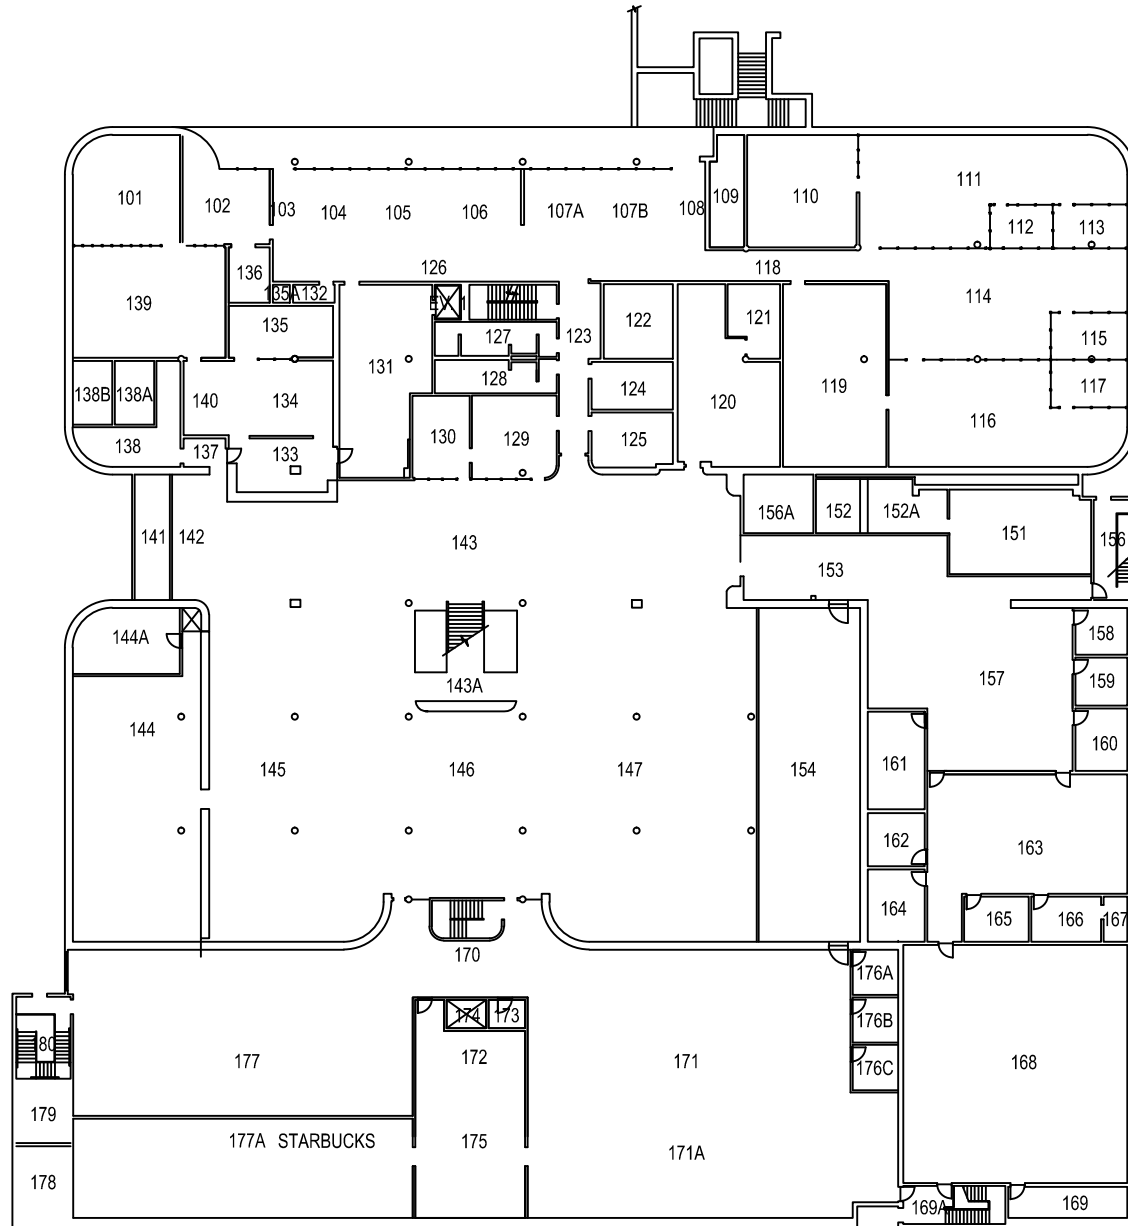

LEGEND

DEPARTMENT KEY

-  LIBRARY
- DISTANCE LEARNING
-  REGISTRAR SCHEDULED CLASSROOM
-  COMMON SPACE

SPECIAL SPACES KEY

- CONF CONFERENCE ROOM
- C COPY
- M MAIL
- SP MISC. SUPPORT
- MCH MECHANICAL
- PND PENDULUM
- S STORAGE
- BR BREAK ROOM
- ELT ELECTRICAL
- CTS COMPUTER TECH SUPPORT
- SR SERVER ROOM
- AS ASSEMBLY SPACE

DUDLEY KNOX LIBRARY BUILDING 339 FIRST FLOOR PLAN

NET SQ FT: 40,017
NET TO GROSS: 1.27
GROSS SQ FT: 50,966

LEGEND

DEPARTMENT KEY

-  LIBRARY
- DISTANCE LEARNING
-  REGISTRAR SCHEDULED CLASSROOM
-  COMMON SPACE

DUDLEY KNOX LIBRARY BUILDING 339 SECOND FLOOR PLAN

NET SQ FT: 29,876
NET TO GROSS: 1.15
GROSS SQ FT: 34,432

LEGEND

DEPARTMENT KEY

	LIBRARY
	DISTANCE LEARNING
	REGISTRAR SCHEDULED CLASSROOM
	COMMON SPACE

SPECIAL SPACES KEY