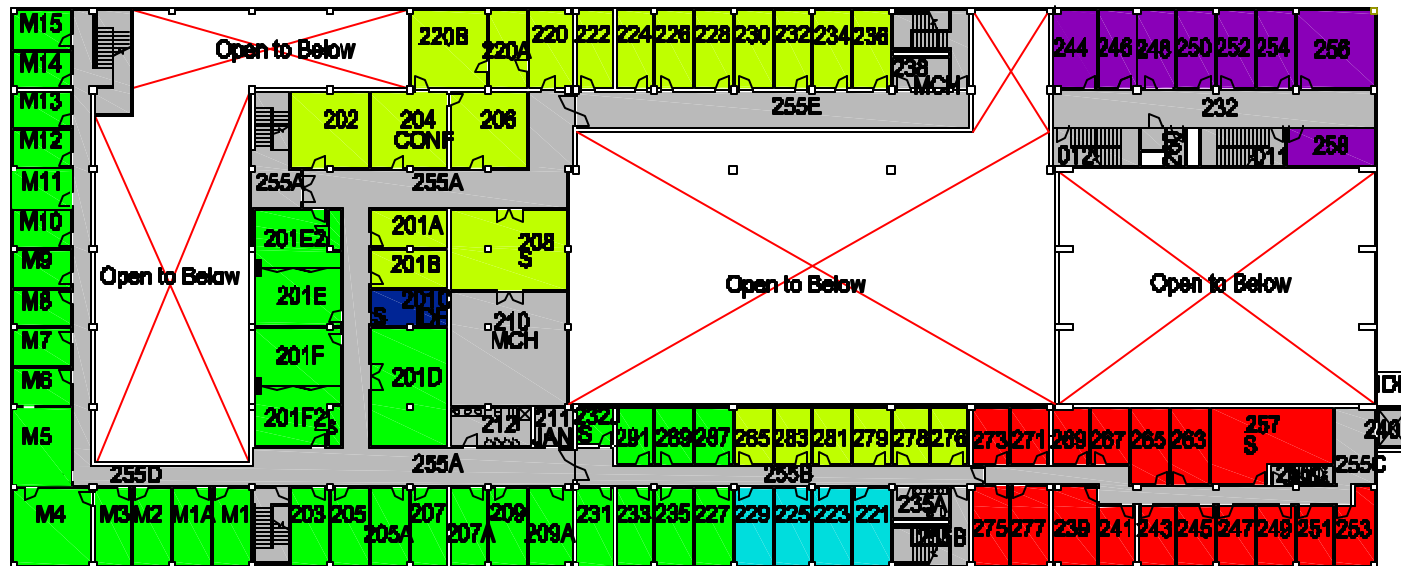

## HALLIGAN FIRST FLOOR PLAN BUILDING 234

DATE: APRIL 2006

NET SQ FT: 19,665  
 NET TO GROSS: 1.44  
 GROSS SQ FT: 28,289

DEPARTMENTS ON THIS FLOOR: DRI, MAE, DEAN OF RESEARCH  
 OTHER: NAVAL COLLEGE